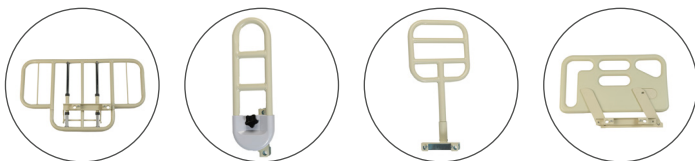

Protekt Protopia™ “Ultra” Low Long Term Care Bed

THE MOST RELIABLE AND COST-EFFECTIVE BED IN ITS CLASS!

ULTRA LOW AND
HIGH HEIGHT RANGES

Extensive Travel Range 7”-31”
Extendable Length 80”-84”-88”

Lowest position of only 7”!
*Helps mitigate injury from
accidental roll outs*

Bed Rail Options:

Quarter
Rail

Pivot Assist
Rail

QBar Assist
Rail

Swing
Rail

Color Options:

Mahogany

Amber Cherry

Oak

Features and Benefits:

- Heavy duty welded steel construction
- 8 function hand pendant
- Auto contour function
- Pair of quarter rails or assist bars and head & foot boards are included
- Integrated tool free length extension
- Bumper bar protects walls from damage
- Corner mattress retainers
- Quick release head and foot boards
- (8) 3” casters: 4 locking and 4 swivel
- **5 YEAR WARRANTY ON ELECTRICAL COMPONENTS**
- 15 Years on frame (1 Year on all other parts)

Model	Height		Length Extension	Weight Capacity
	Min	Max		
Protopia™ #PMLTC36	7”	31”	80”-84”-88”	500 LBS.

Protekt Protopia™

“Ultra” Low Long Term Care Bed

ITEM #	H/F Board Color	Rail Type
PMLTC36	No H/F Boards	No Rail
PMLTC36-MGY	Mahogany	No Rail
PMLTC36QR-MGY	Mahogany	Quarter Side Rail
PMLTC36QB-MGY	Mahogany	Qbar Assist Bar
PMLTC36PR-MGY	Mahogany	Pivot Assist Bar
PMLTC36SR-MGY	Mahogany	SoftTouch Swing Rail
PMLTC36-CHRY	Amber Cherry	No Rail
PMLTC36QR-CHRY	Amber Cherry	Quarter Side Rail
PMLTC36QB-CHRY	Amber Cherry	Qbar Assist Bar
PMLTC36PR-CHRY	Amber Cherry	Pivot Assist Bar
PMLTC36SR-CHRY	Amber Cherry	SoftTouch Swing Rail
PMLTC36-OAK	Oak	No Rail
PMLTC36QR-OAK	Oak	Quarter Side Rail
PMLTC36QB-OAK	Oak	Qbar Assist Bar
PMLTC36PR-OAK	Oak	Pivot Assist Bar
PMLTC36SR-OAK	Oak	SoftTouch Swing Rail